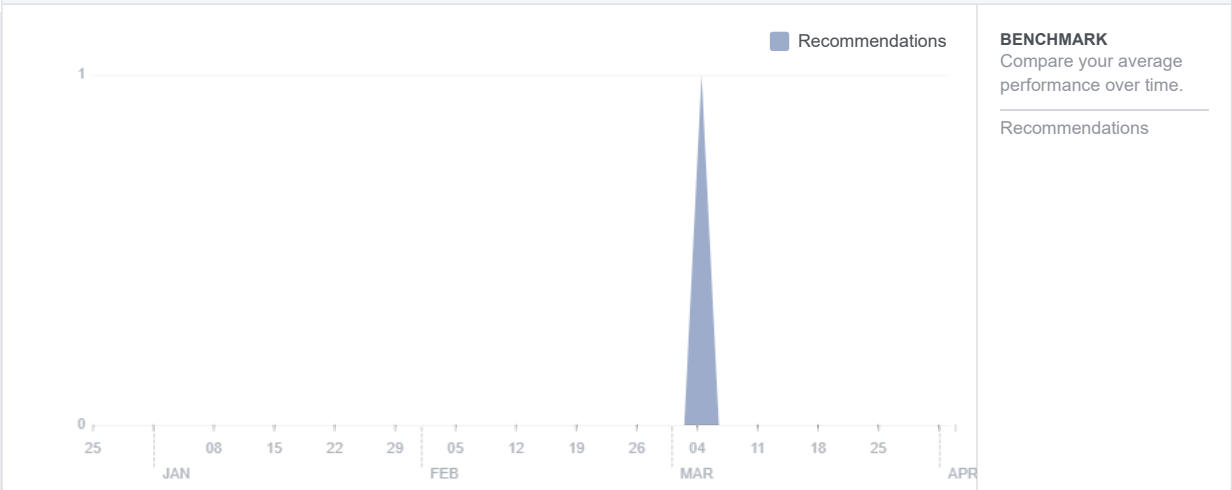

manage promotions

Daily data is recorded in the Pacific time zone.

1W 1M 1Q

Post Reach

Create Post

The number of people who saw any of your posts at least once. This metric is estimated.

Recommendations

Create Post

This chart shows the number of times people recommended your Page in posts and comments.

Reactions, Comments, Shares and More

Create Post

These actions will help you reach more people.

PRE NVMEDIA RESULTS