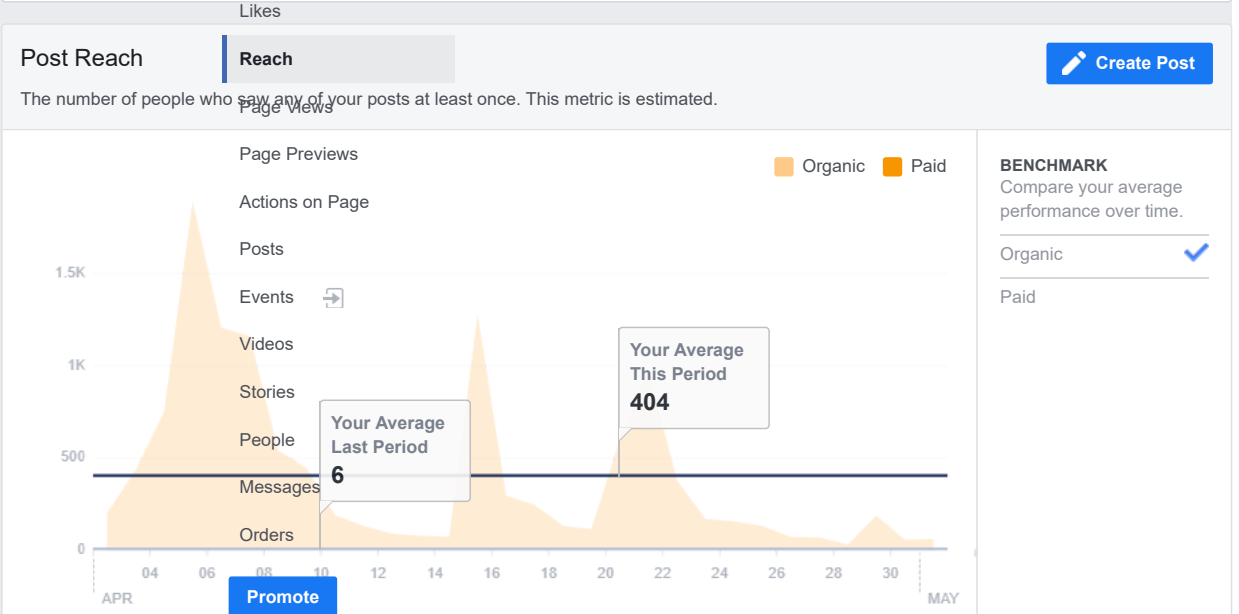

manage promotions

Daily data is recorded in the Pacific time zone.

1W 1M 1Q

Post Reach

Create Post

The number of people who saw any of your posts at least once. This metric is estimated.

Recommendations

Create Post

This chart shows the number of times people recommended your Page in posts and comments.

Reactions, Comments, Shares and More

Create Post

These actions will help you reach more people.

PRE NVMEDIA RESULTS

PRE NVMEDIA RESULTS

DURING NVMEDIA RESULTS

DURING NVMEDIA RESULTS