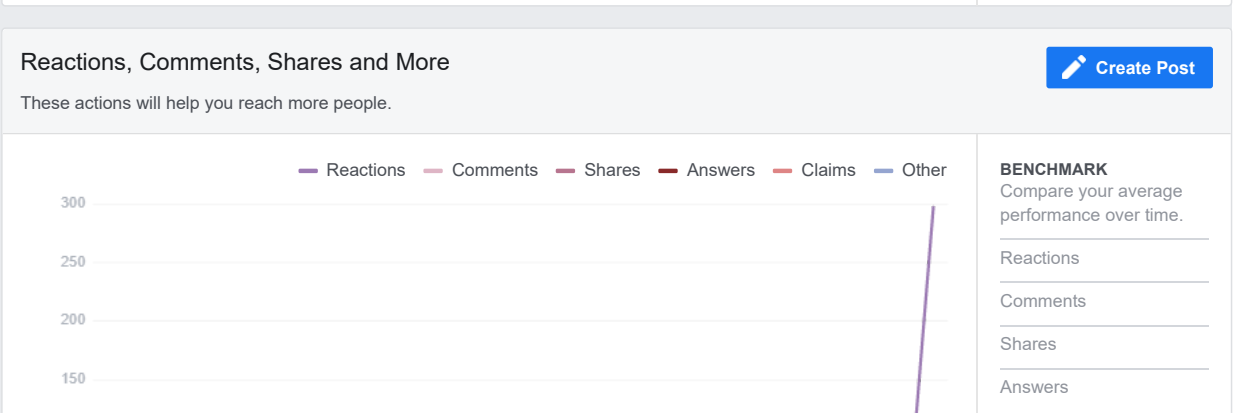

DURING NVMEDIA RESULTS