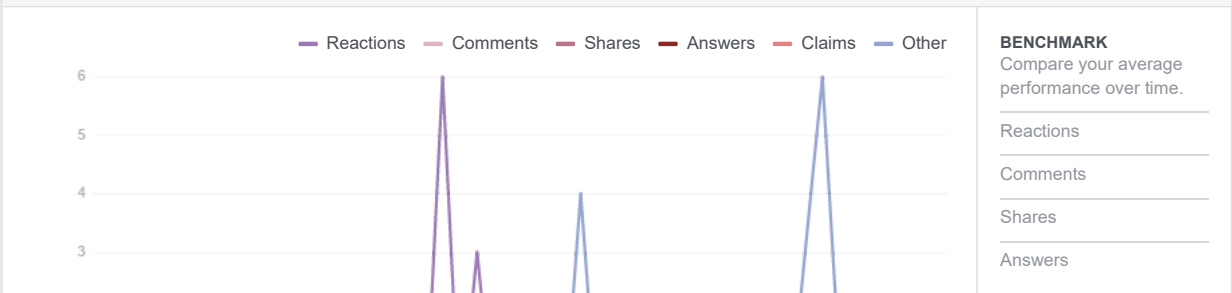

Reactions, Comments, Shares and More

Create Post

These actions will help you reach more people.