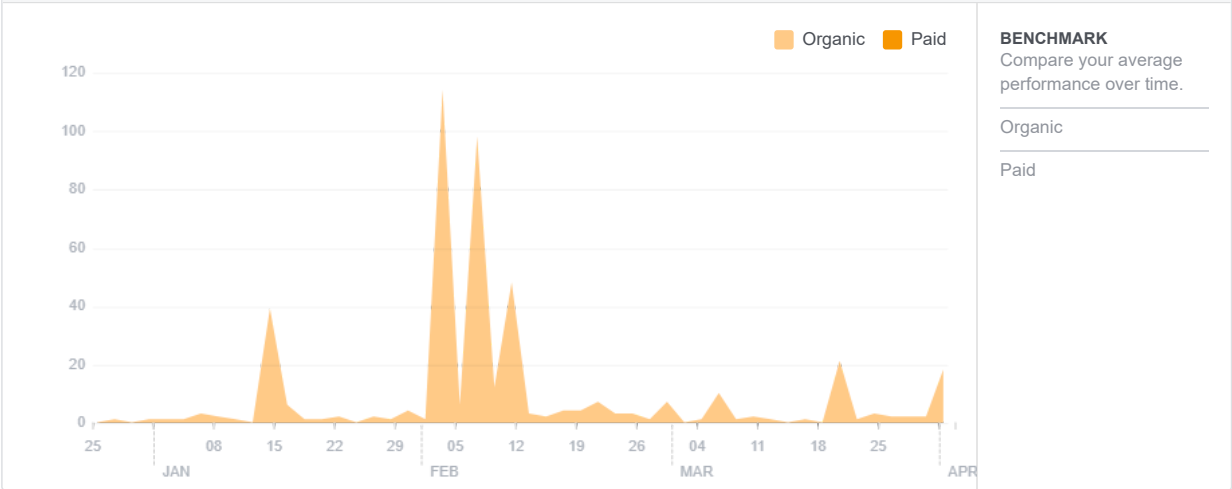

manage promotions

Daily data is recorded in the Pacific time zone.

1W 1M 1Q

Post Reach

Create Post

The number of people who saw any of your posts at least once. This metric is estimated.

Recommendations

Create Post

This chart shows the number of times people recommended your Page in posts and comments.

Reactions, Comments, Shares and More

Create Post

These actions will help you reach more people.

PRE NVMEDIA RESULTS