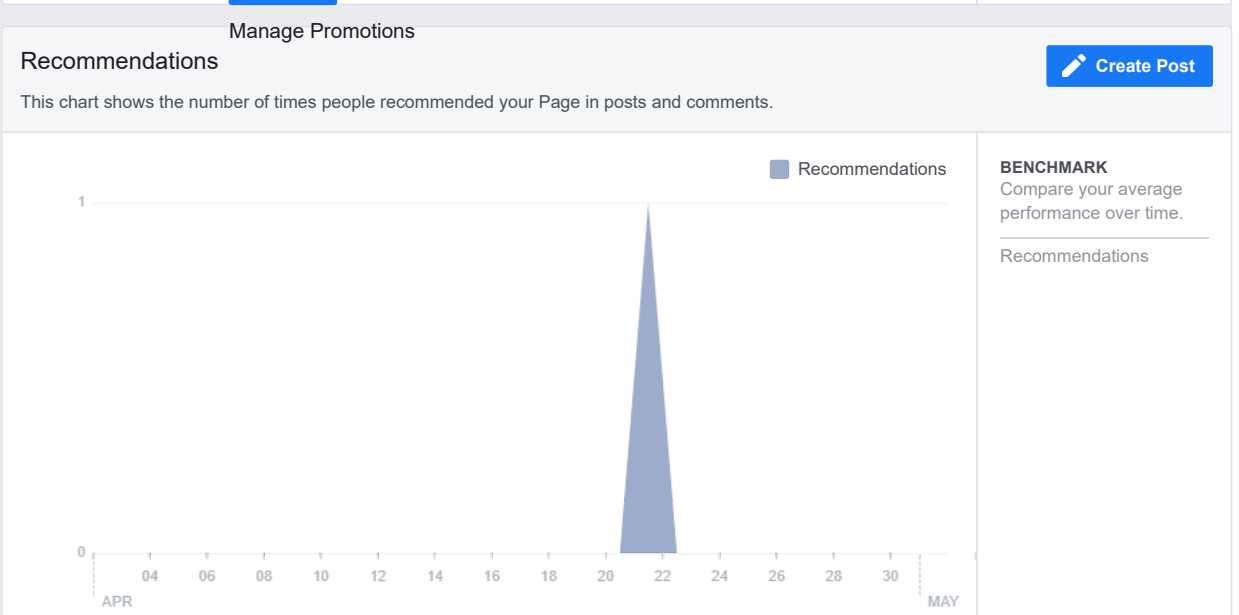

DURING NVMEDIA RESULTS