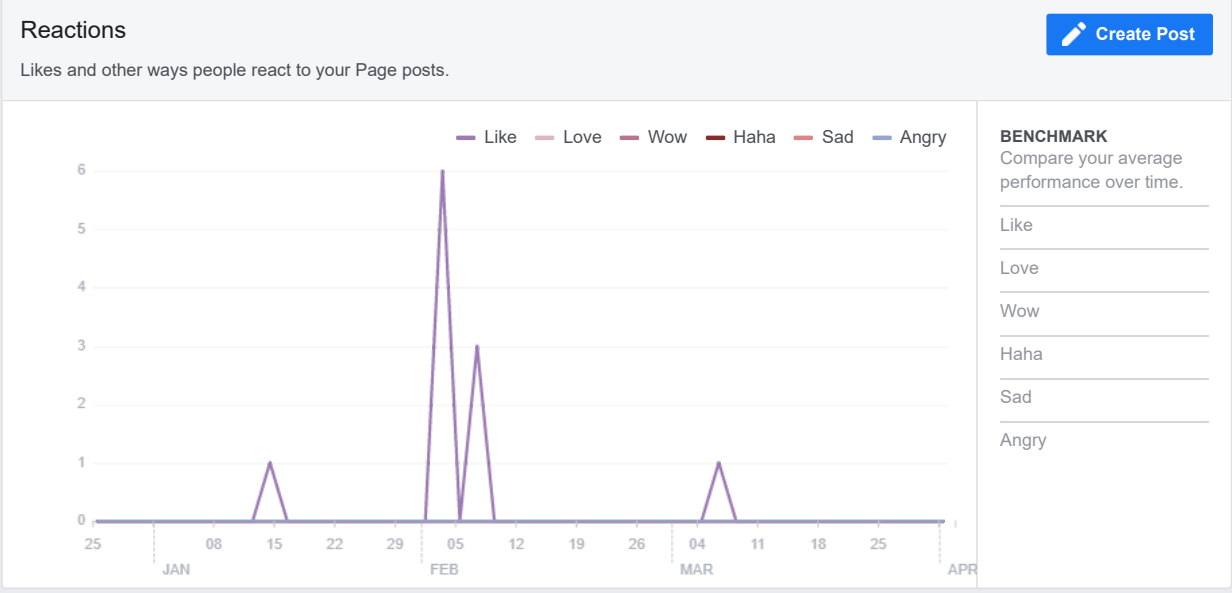

PRE NVMEDIA RESULTS