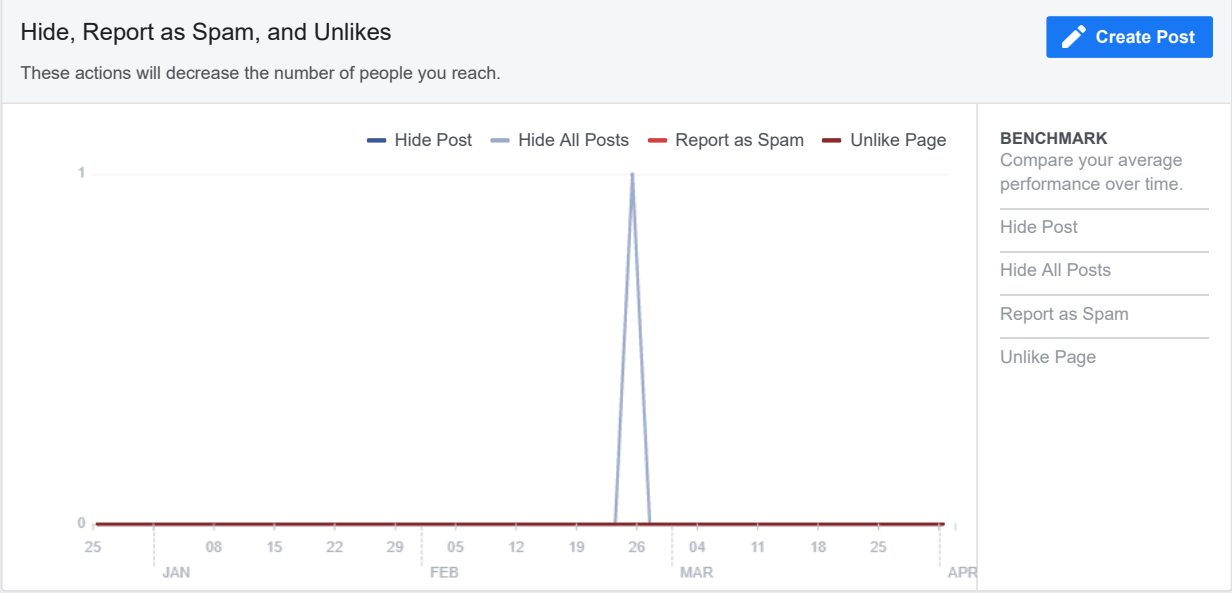

PRE NVMEDIA RESULTS