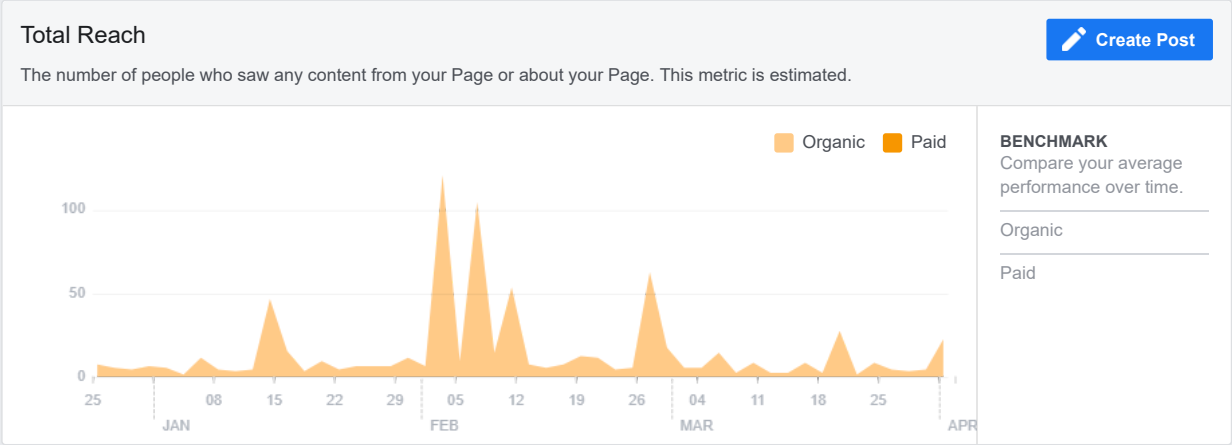

This chart shows the number of times people recommended your Page in posts and comments.

Reactions, Comments, Shares and More

Create Post

These actions will help you reach more people.

PRE NVMEDIA RESULTS

PRE NVMEDIA RESULTS

DURING NVMEDIA RESULTS

DURING NVMEDIA RESULTS